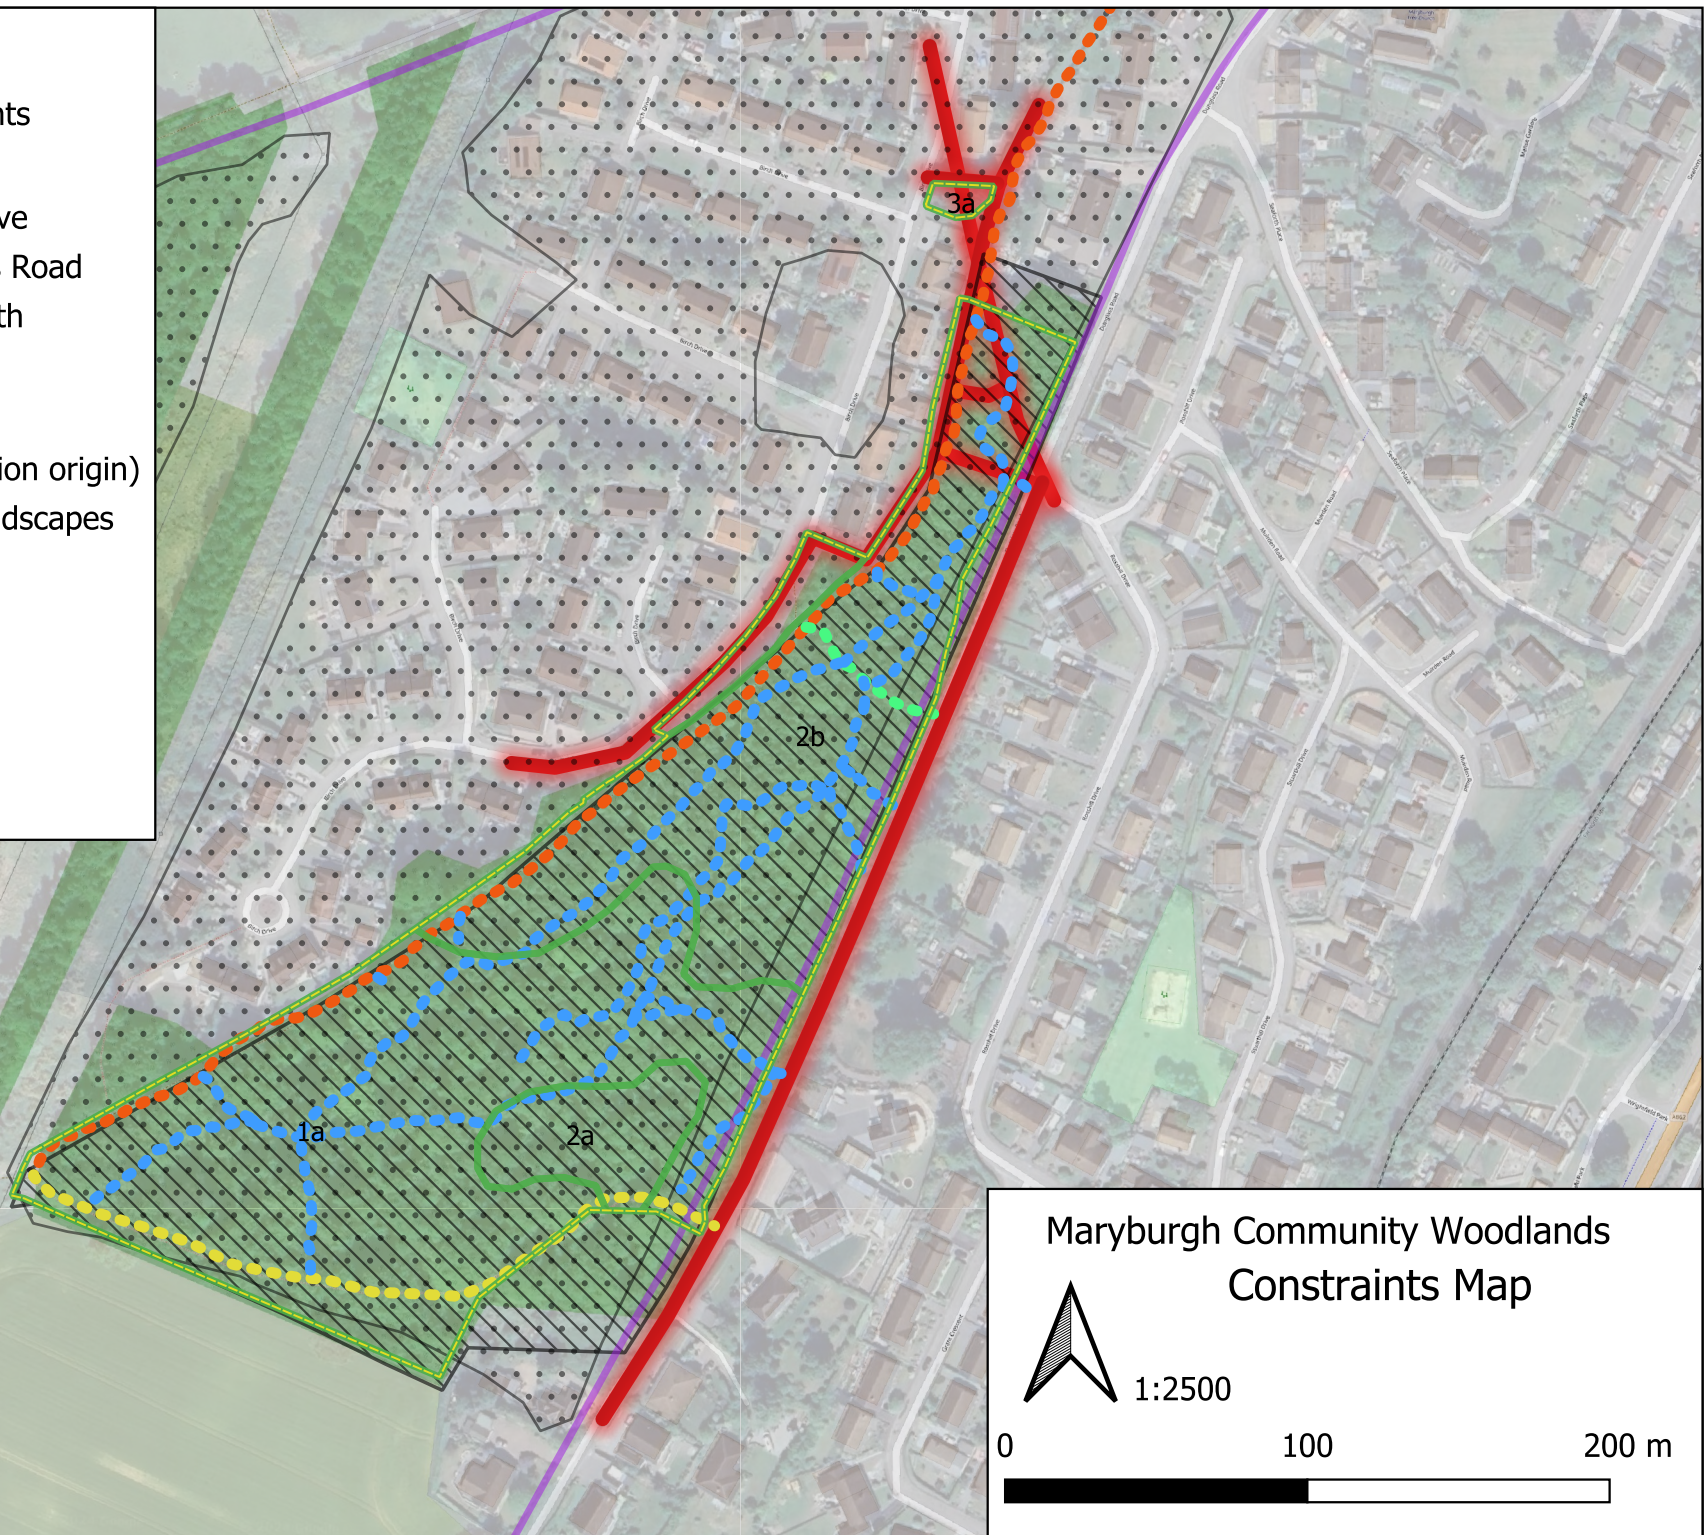

- MAC LPID Boundary
- MAC Woodland Compartments

All Paths

- Core Path Brahan Estate Drive
- Core Path Track to Dunglass Road
- Potential Future Adopted Path
- Desire Lines

Designations

- Long-Established (of plantation origin)
- Gardens_and_Designed_Landscapes
- TPO
- Underground Utility

OpenStreetMap

Google Satellite

Maryburgh Community Woodlands Constraints Map